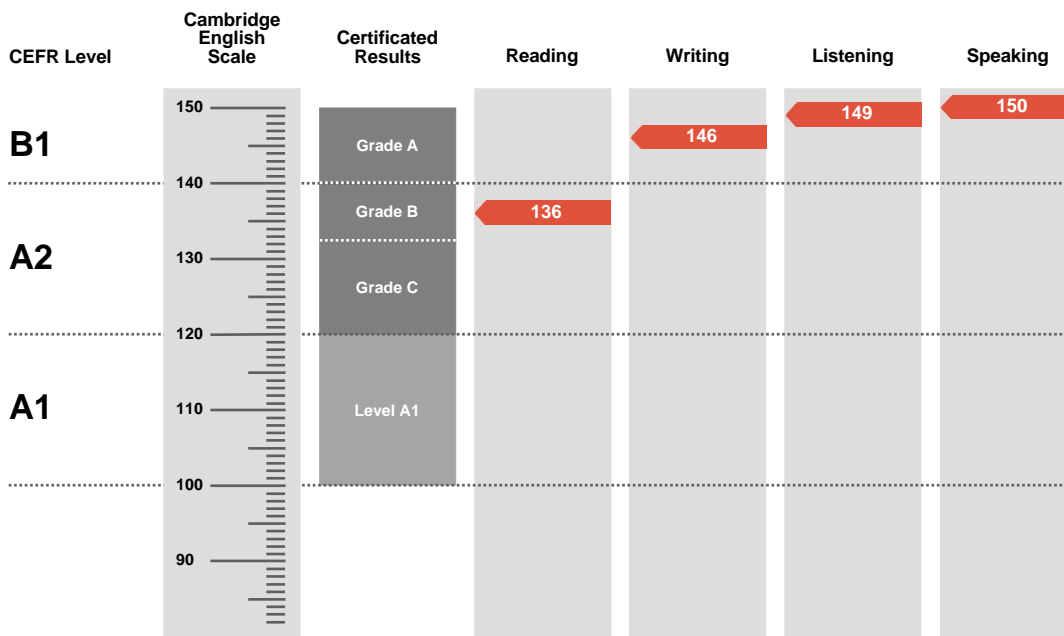

### Statement of Results

Candidate name

Place of entry

**WARSAW**

Result

**Pass at Grade A**

Overall Score

**145**

CEFR Level

**B1**

Key is an examination targeted at Level A2 in the Council of Europe's Common European Framework of Reference.

Candidates achieving Grade A (between 140 and 150 on the Cambridge English Scale) receive a certificate stating that they have demonstrated ability at Level B1. Candidates achieving Grade B or Grade C (between 120 and 139 on the Cambridge English Scale) receive a certificate at Level A2.

Candidates whose performance is below Level A2, but falls within Level A1 (between 100 and 119 on the Cambridge English Scale), receive a certificate stating that they have demonstrated ability at Level A1.